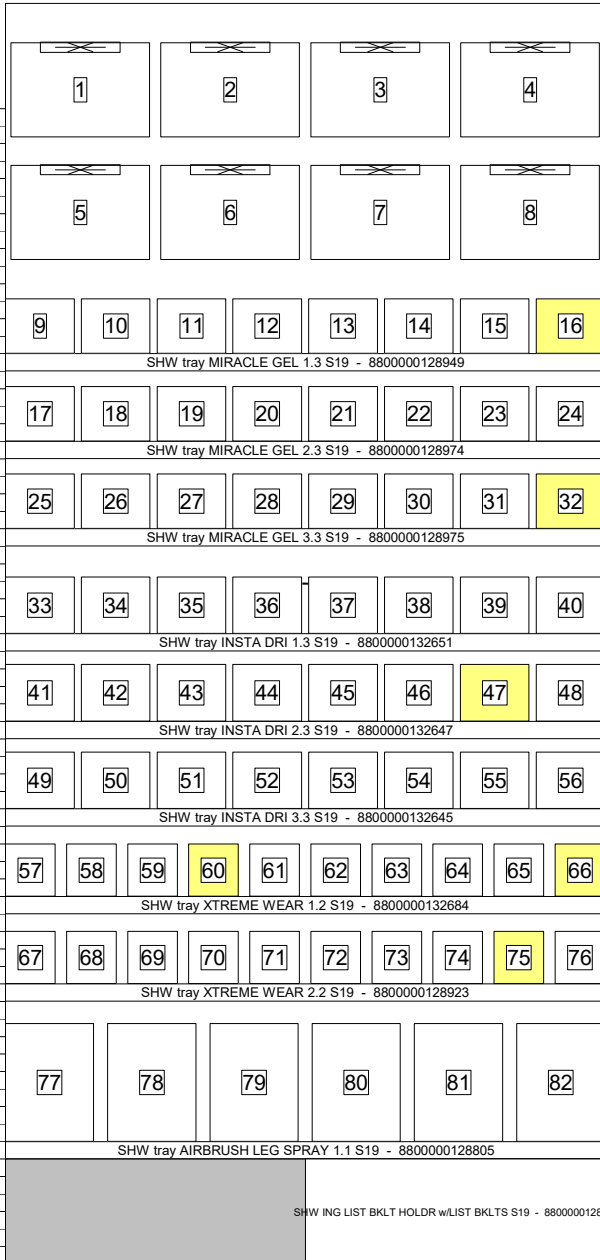

SH MULT SPR19 MCH WALL 1x66 L&R USA

POSITION REPORT

Wall Strategy & Logistics 8/28/2018

SH MULT SPR19 MCH WALL 1x66 L&R USA Spring 2019

ALBERTSONS

SHW tray MIRACLE GEL 1.3 S19 - 8800000128949

Width = 12.00 in; Depth = 9.75 in; Notch = 53