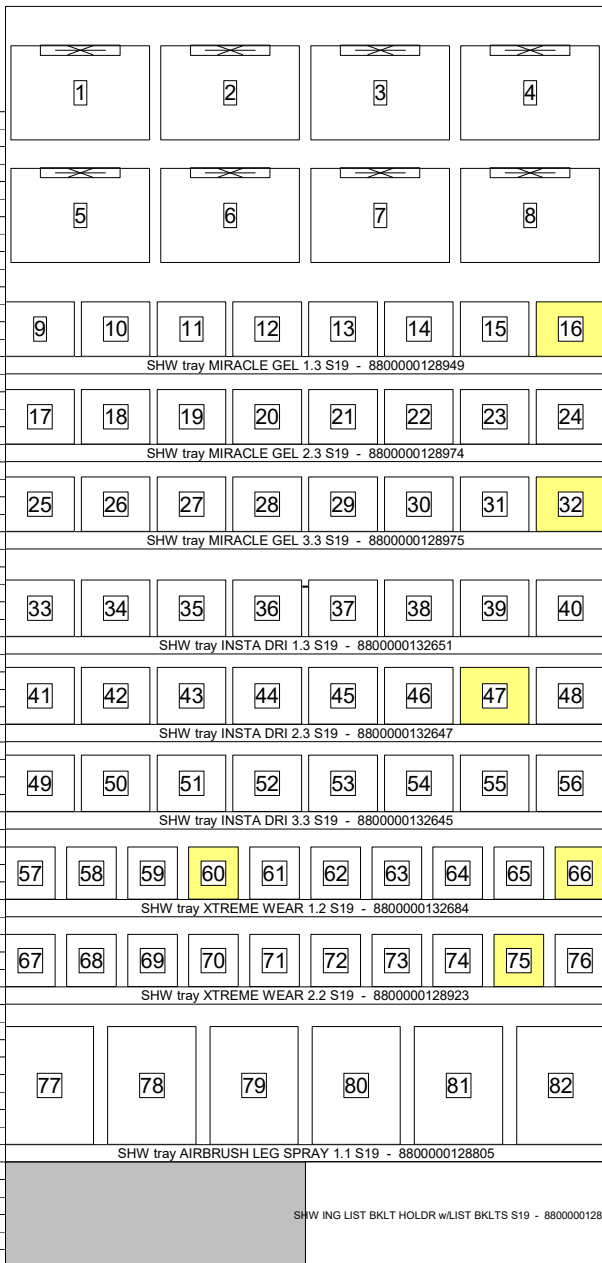

SHW tray INSTA DRI 2.3 S19 - 8800000132647

Width = 12.00 in; Depth = 9.75 in; Notch = 32

Loc. ID	Facings	Product ID	UPC	Description	Shade	Plano Code
41	1	30888247233	074170453959	Insta Dri	Petal Pusher	233
42	1	30888247253	074170453973	Insta Dri	Petal to the Metal	253
43	1	30888247273	074170453997	Insta Dri	Pink Blink	273
44	1	30888247293	074170454017	Insta Dri	Pumped Up Pink	293
45	1	30888247303	074170454024	Insta Dri	Flashy Fuchsia	303
46	1	30888247333	074170454055	Insta Dri	Peachy Breeze	333
47	1	30890275358	074170459227	Insta Dri	Coral Commotion	338
48	1	30888247363	074170454086	Insta Dri	Let's Jam	363

SH MULT SPR19 MCH WALL 1x66 L&R USA

POSITION REPORT

Wall Strategy & Logistics 8/28/2018

SH MULT SPR19 MCH WALL 1x66 L&R USA Spring 2019

ALBERTSONS

SHW tray INSTA DRI 3.3 S19 - 8800000132645

Width = 12.00 in; Depth = 9.75 in; Notch = 27